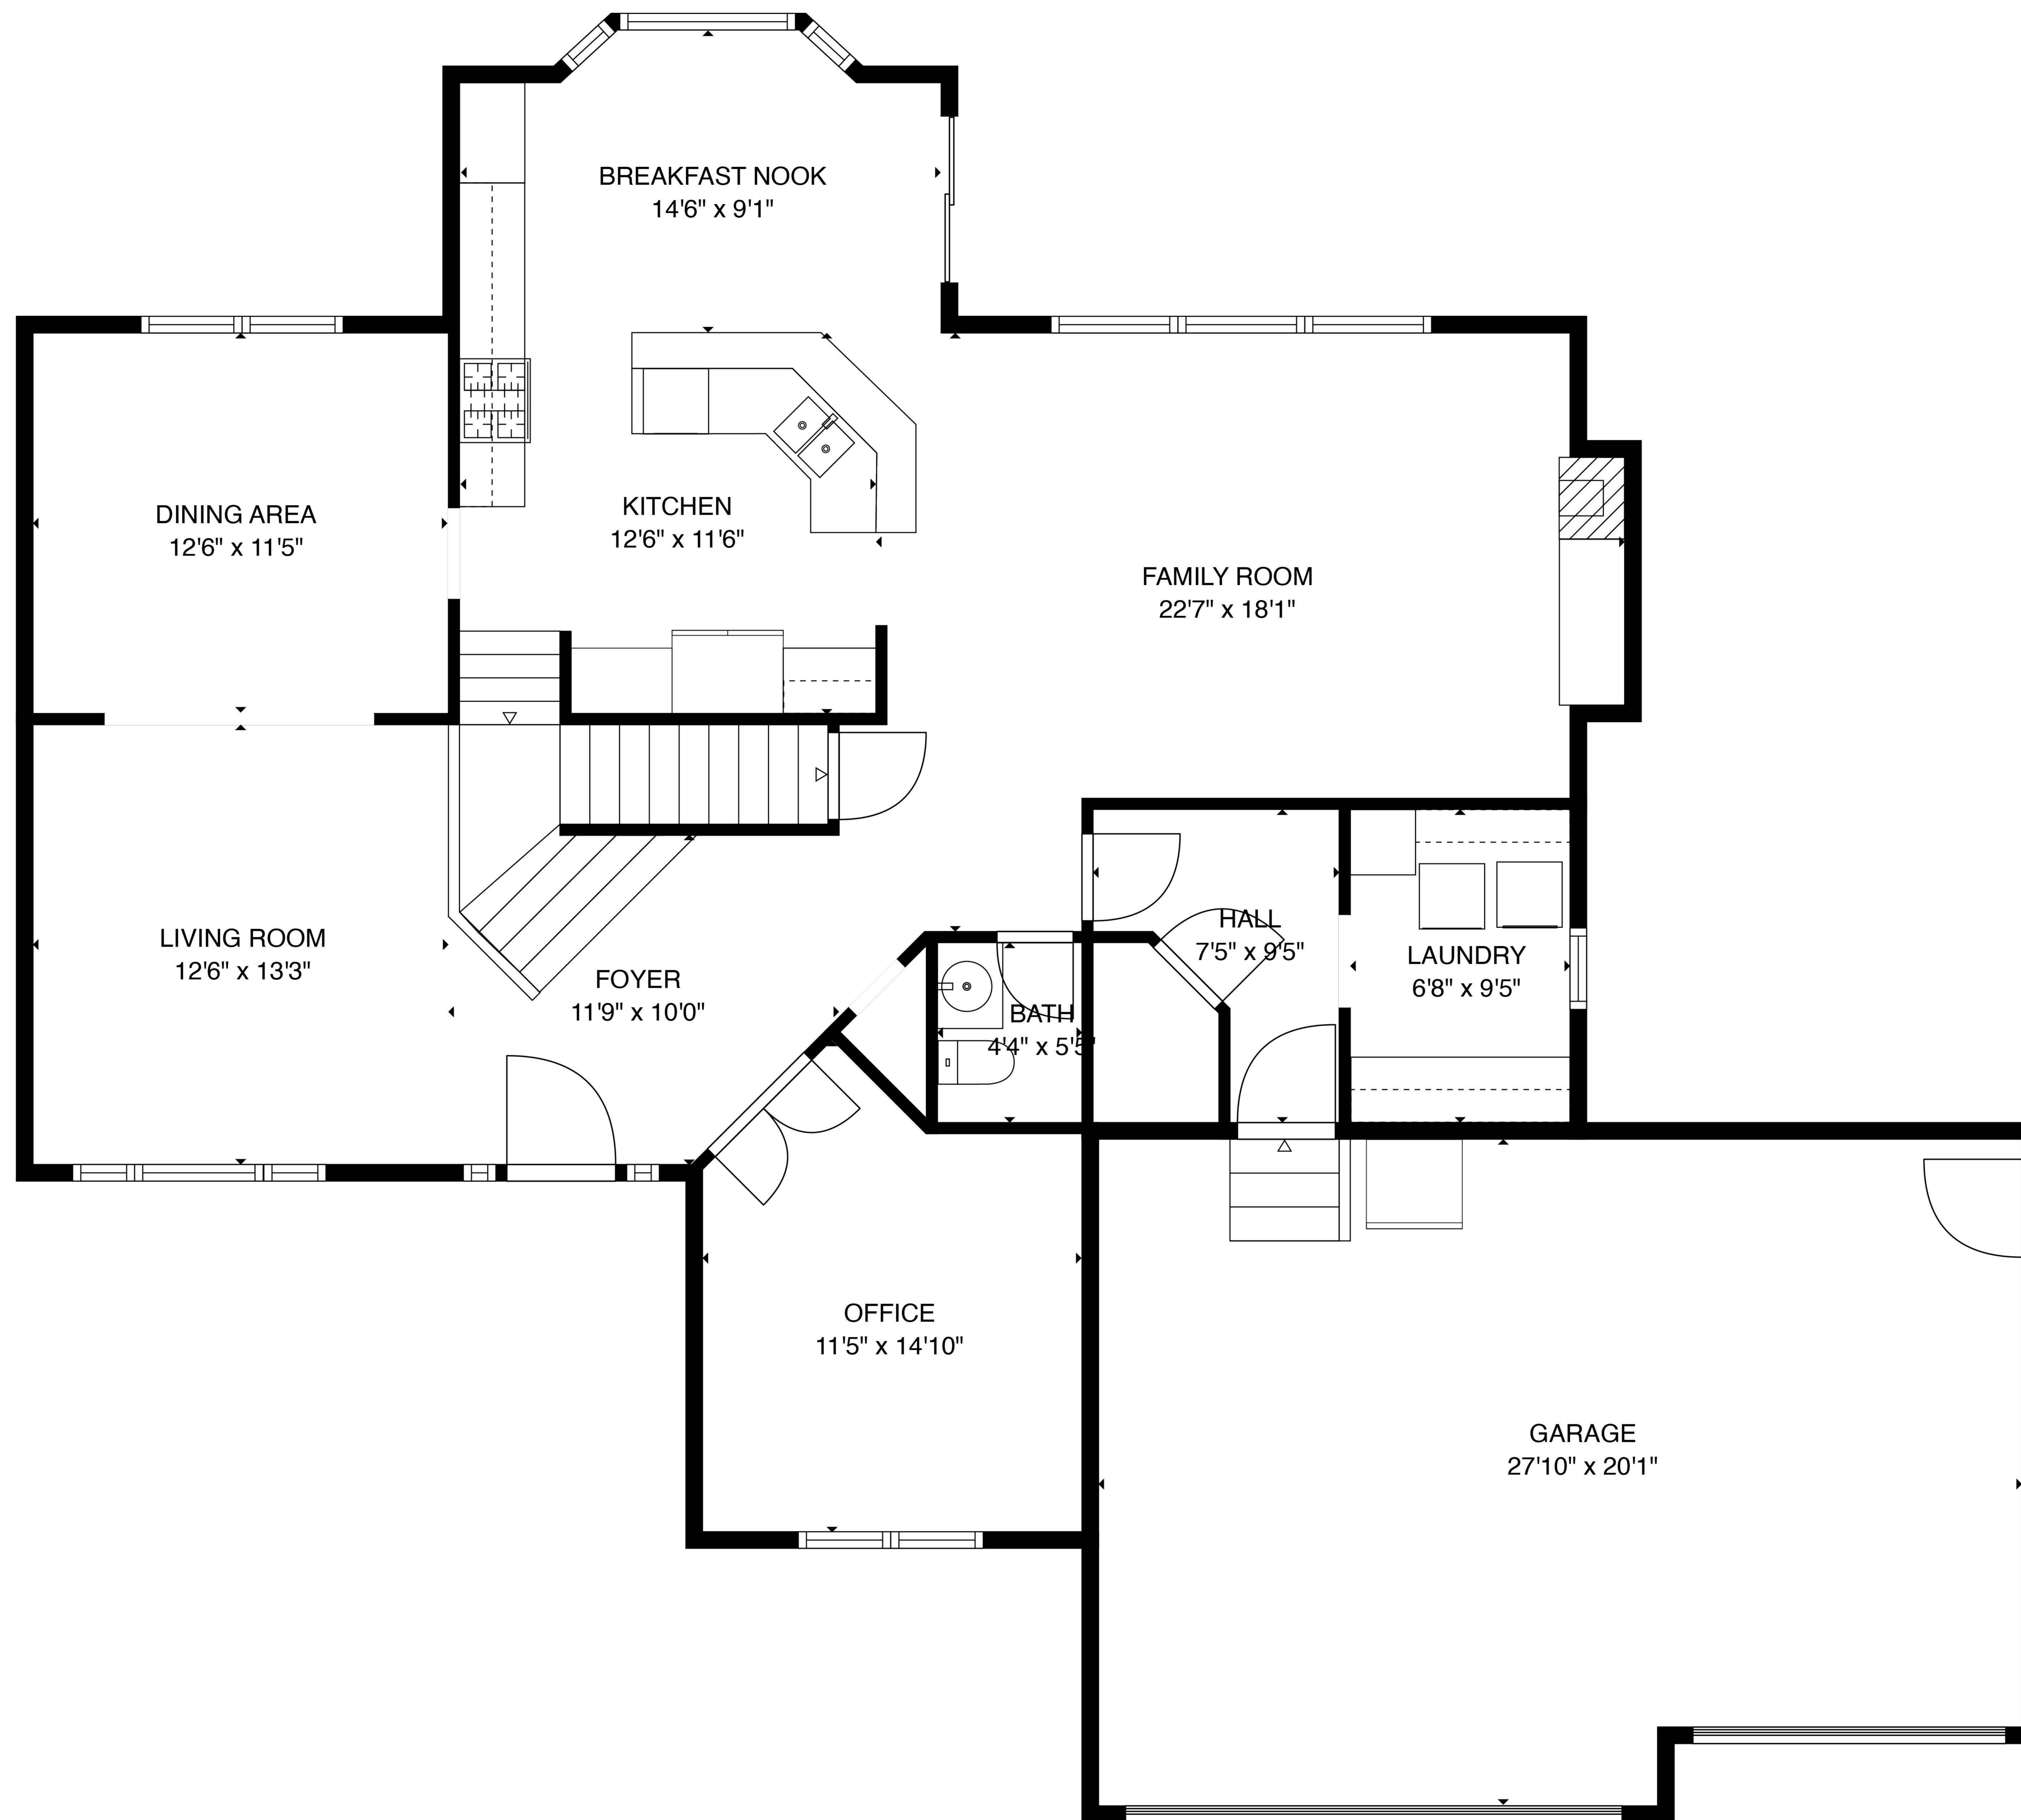

**Total: 4011 sq. ft**  
 Basement: 992 sq. ft  
 1st floor: 1493 sq. ft  
 2nd floor: 1526 sq. ft

**Total: 4011 sq. ft**  
Basement: 992 sq. ft  
1st floor: 1493 sq. ft  
2nd floor: 1526 sq. ft

**Total: 4011 sq. ft**  
Basement: 992 sq. ft  
1st floor: 1493 sq. ft  
2nd floor: 1526 sq. ft

**Total: 4011 sq. ft**  
 Basement: 992 sq. ft  
 1st floor: 1493 sq. ft  
 2nd floor: 1526 sq. ft