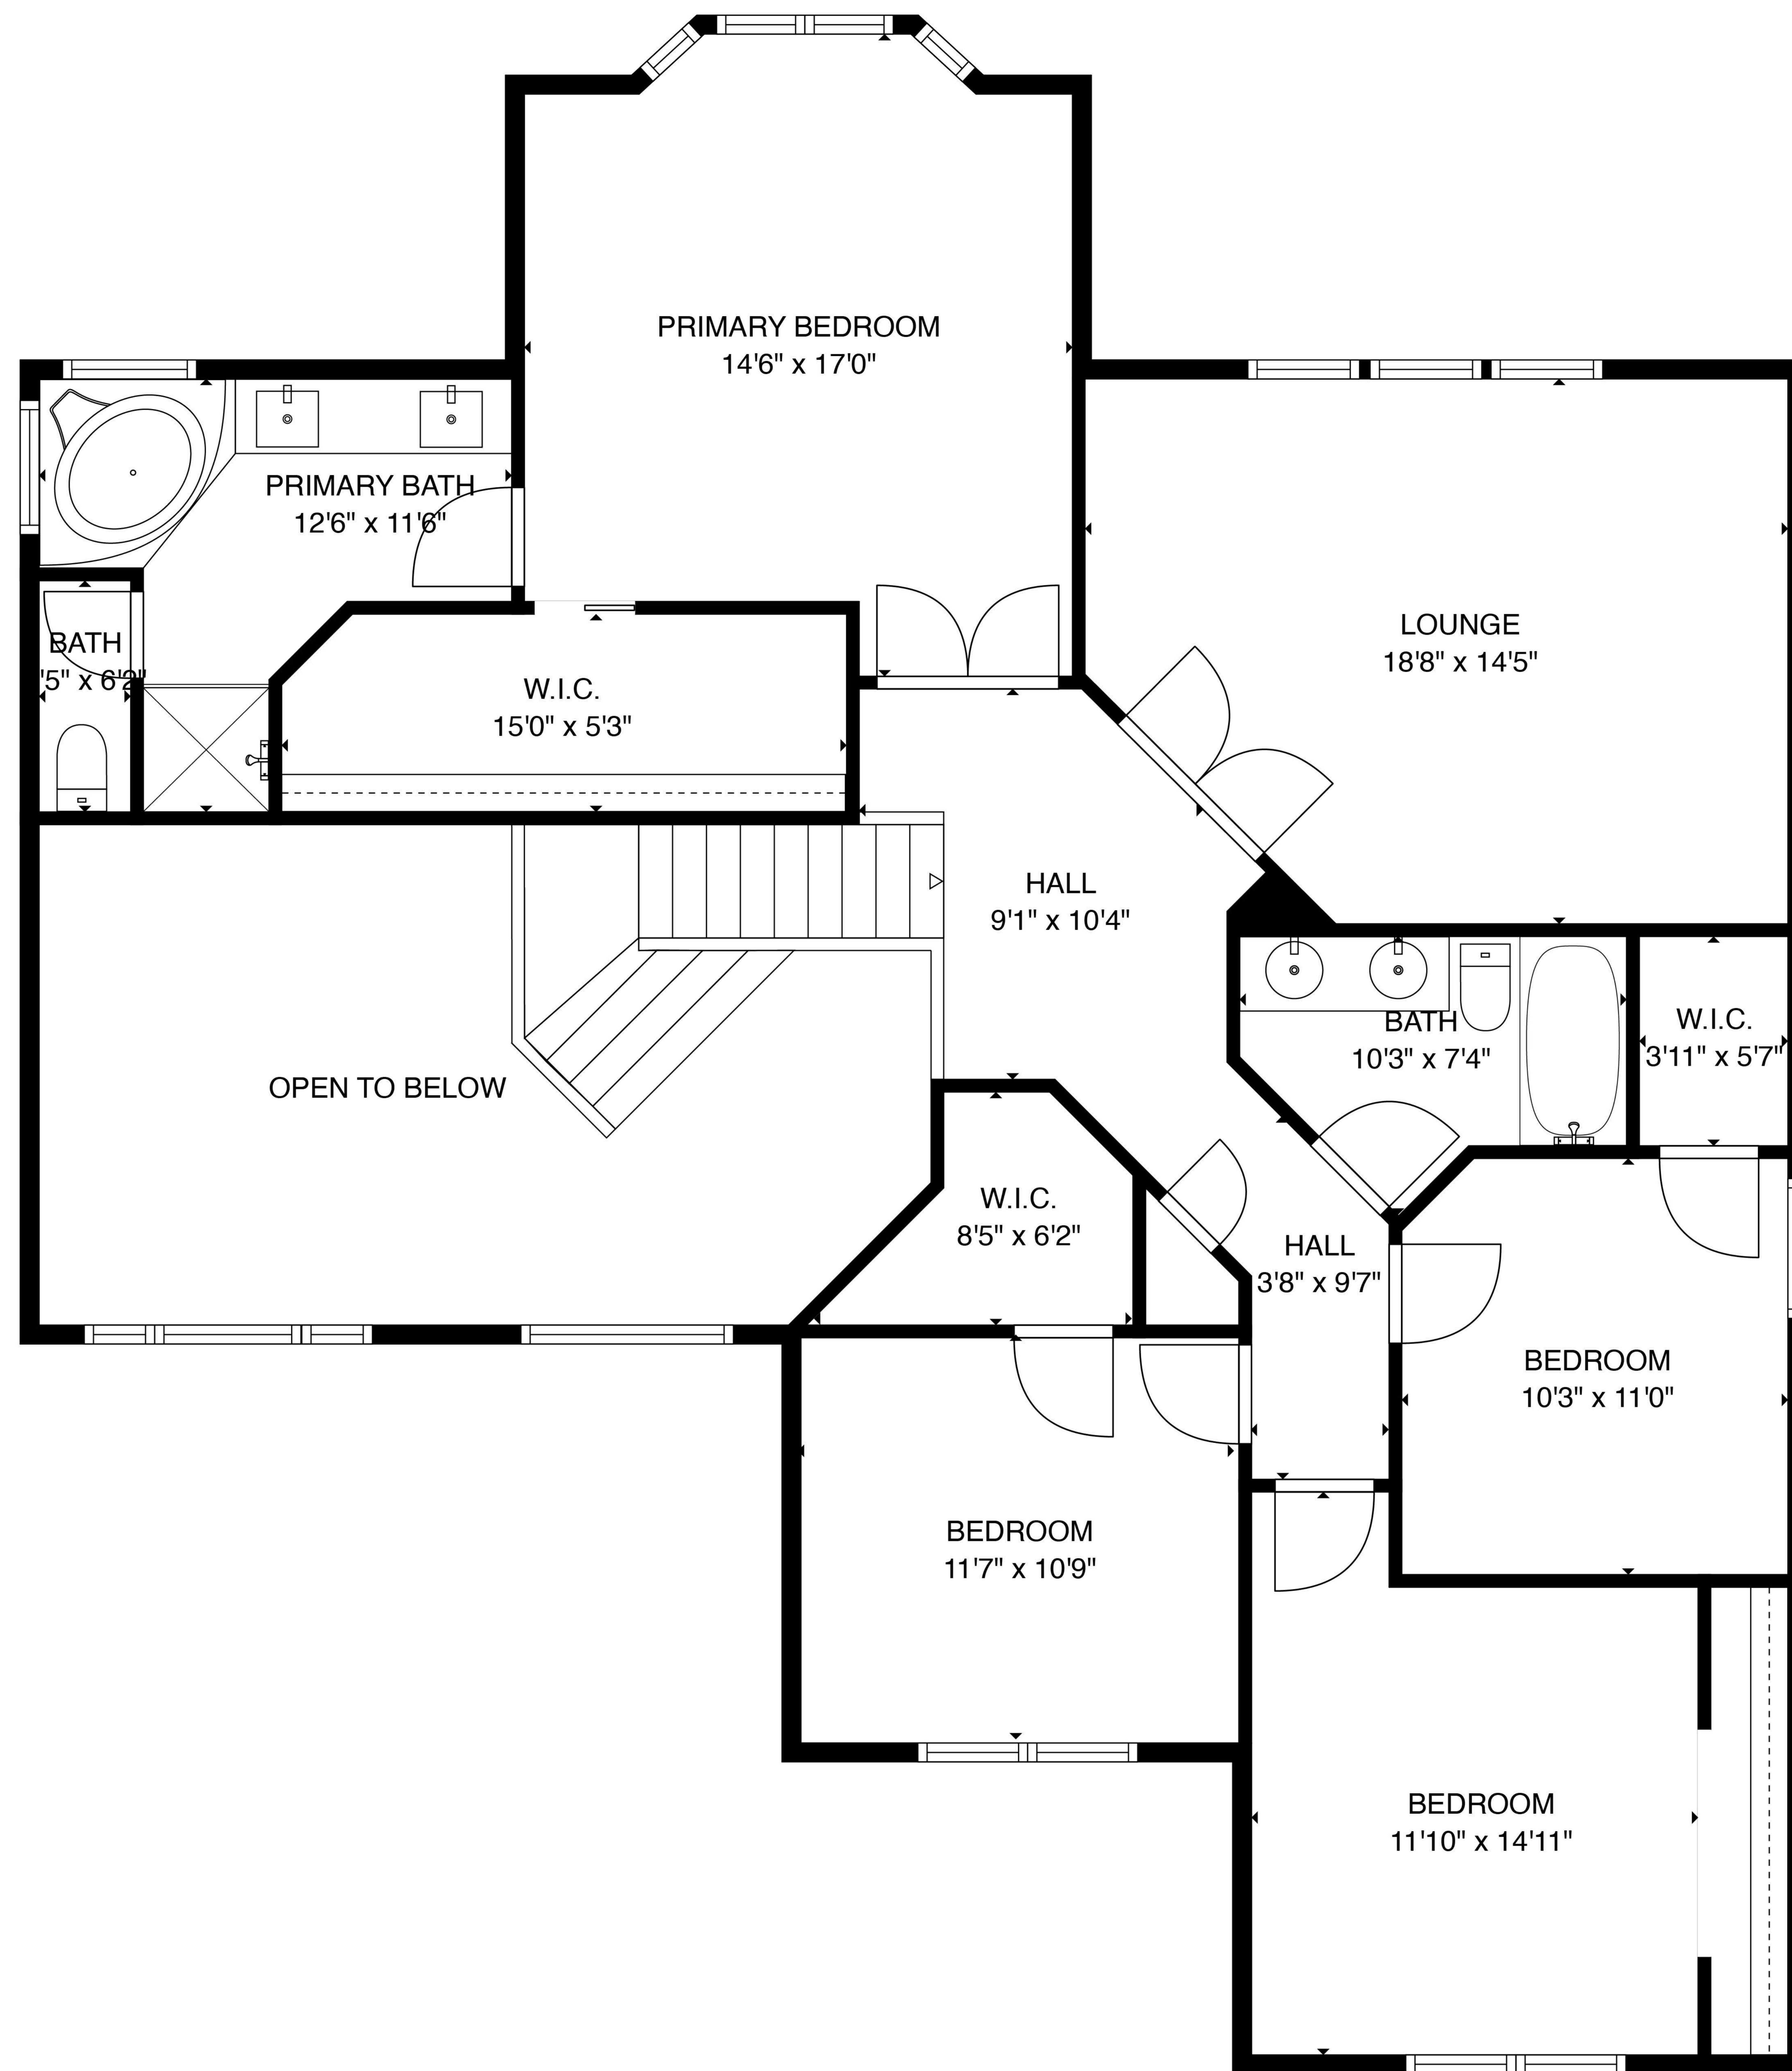

**Total: 4011 sq. ft**  
 Basement: 992 sq. ft  
 1st floor: 1493 sq. ft  
 2nd floor: 1526 sq. ft

**Total: 4011 sq. ft**  
Basement: 992 sq. ft  
1st floor: 1493 sq. ft  
2nd floor: 1526 sq. ft

**Total: 4011 sq. ft**  
Basement: 992 sq. ft  
1st floor: 1493 sq. ft  
2nd floor: 1526 sq. ft

**Total: 4011 sq. ft**  
 Basement: 992 sq. ft  
 1st floor: 1493 sq. ft  
 2nd floor: 1526 sq. ft